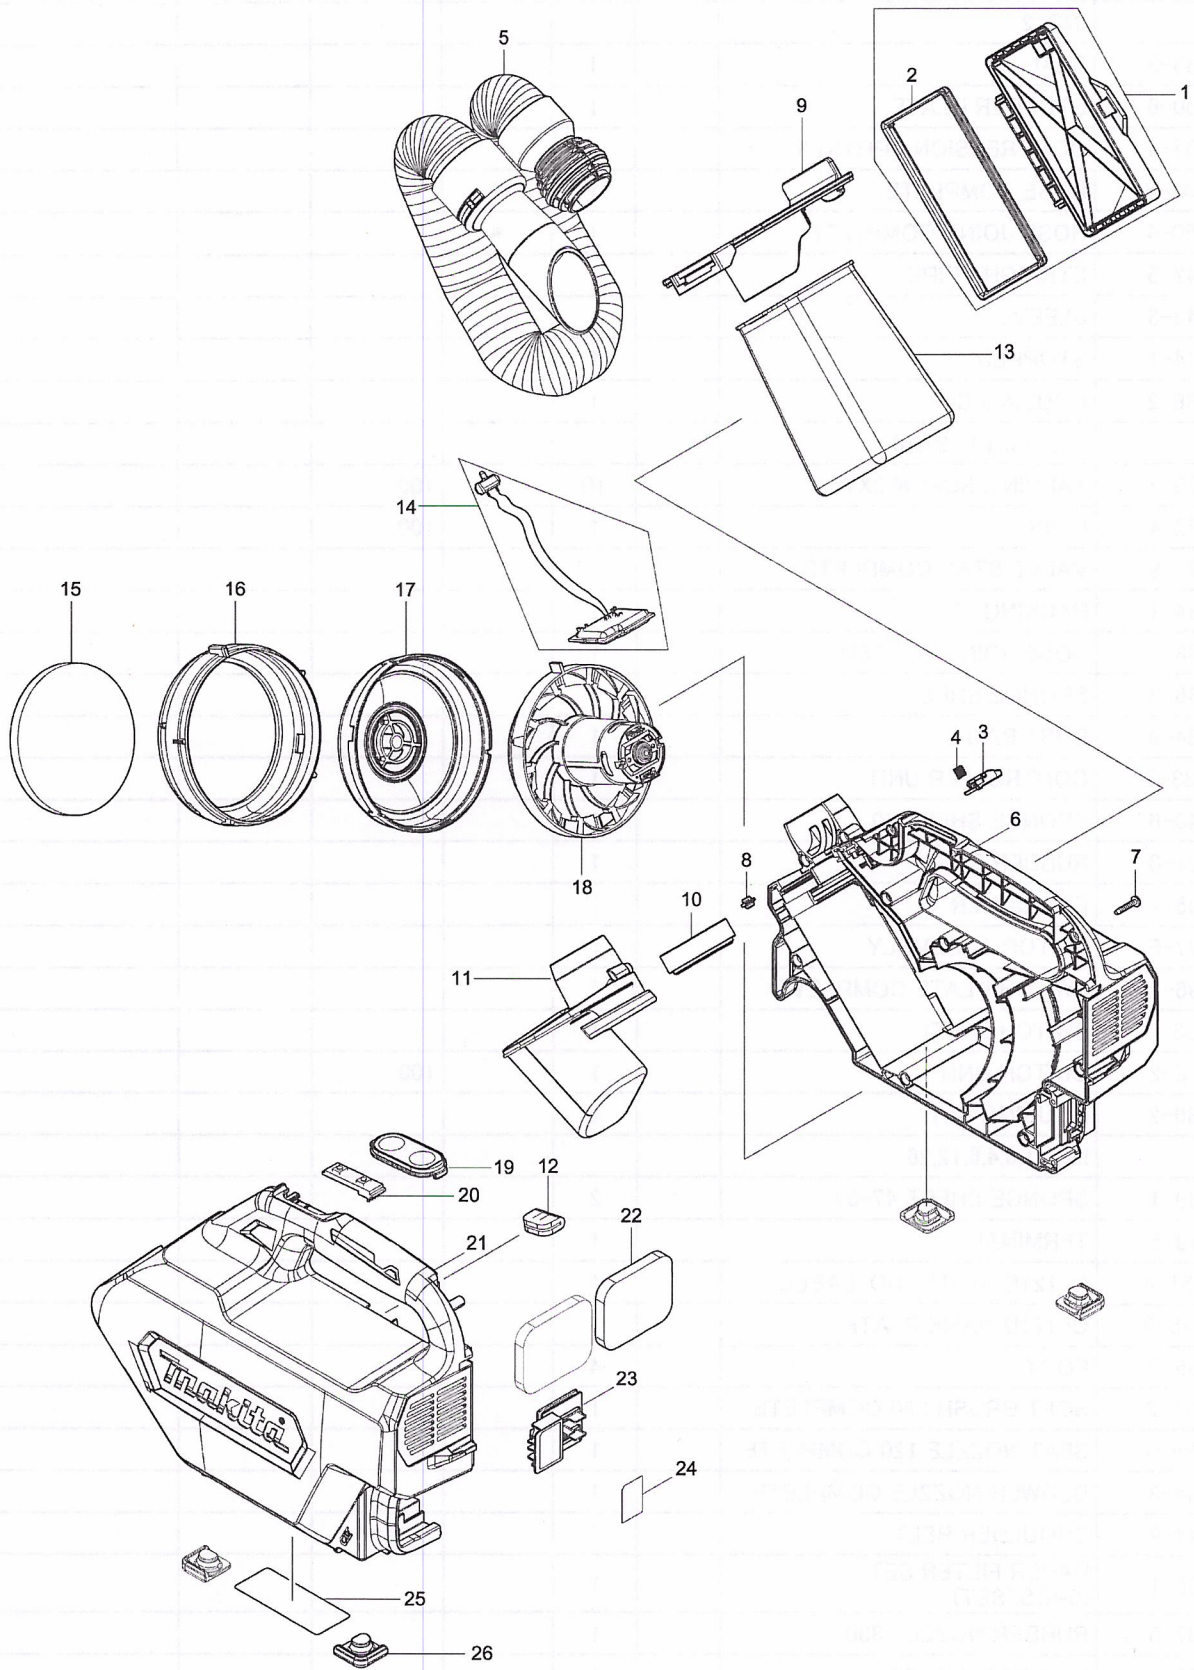

Model No.CL121D CORDLESS CLEANER

Model No.CL121D CORDLESS CLEANER

Item	Parts No.	Description	I/C	QTY	New/Old	Opt. 1	Opt. 2	NOTE
001	136100-1	DUST BOX COVER ASS'Y		1				
D10		INC. 2						
002	422433-3	SEAL		1				
003	459050-6	STOPPER PLATE		1				
004	232485-4	COMPRESSION SPRING 5		1				
005	140H92-6	HOSE COMPLETE		1				
C10	140J50-4	HOSE JOINT COMPLETE		1	*			
C20	459042-5	STRAIGHT PIPE		1				
C30	459043-3	SLEEVE		1	*			
C40	459044-1	STOPPER		1				
006	183L86-2	HOUSING SET		1				
D10		INC. 1,3,4,12,21,26						
007	266429-2	TAPPING SCREW 3X16		10		100		
008	450522-4	LENS		1		100		
009	143677-9	VALVE STAY COMPLETE		1				
010	422434-1	PACKING		1				
011	459048-3	HOSE JOINT HOLDER		1				
012	424246-8	SPONGE SHEET		1				
013	166084-9	DUST BAG		1				
014	632N33-7	CONTROLLER UNIT		1				
015	422440-6	SPONGE SHEET 90		1				
016	422421-0	RUBBER RING		1				
017	459035-2	FAN COVER		1				
018	127237-5	MOTOR ASSEMBLY		1				
019	144096-2	SWITCH PLATE COMPLETE		1				
C10	810P35-7	SWITCH LABEL		1				
020	631973-2	SWITCH UNIT		1		100		
021	183L86-2	HOUSING SET		1				
D10		INC. 1,3,4,6,12,26						
022	422439-1	SPONGE SHEET 47-57		2				
023	644813-5	TERMINAL		1				
024	855M51-4	CL121D SERIAL NO. LABEL		1				
025	855M45-9	CL121D NAME PLATE		1				
026	422435-9	FOOT		4				
A01	140H94-2	SOFT BRUSH 360 COMPLETE		1				
A02	140H95-0	SEAT NOZZLE 120 COMPLETE		1				
A03	140J64-3	BLOWER NOZZLE COMPLETE		1				
A04	162544-9	SHOULDER BELT		1				
A05	194566-1	PAPER FILTER SET (5PCS/SET)		1				
A06	422437-5	RUBBER NOZZLE 330		1				
A07	459056-4	MAT NOZZLE 120		1				
A08B	832188-6	TOOL BAG		1				
A12B	456128-6	BATTERY COVER		1				
A13B	***DC10WD	DC10WD BATTERY CHARGER		1				
D10		COMPO-PARTS						

Please order the parts with part number.

Print Date 7/11/2019

Model No.CL121D CORDLESS CLEANER

Item	Parts No.	Description	I/C	QTY	New/Old	Opt. 1	Opt. 2	NOTE
A14B	197396-9	BATTERY BL1021B SET		1	*			
A14-1B	197396-9	BATTERY BL1021B SET	O	1				

Please order the parts with part number.

Print Date 7/11/2019